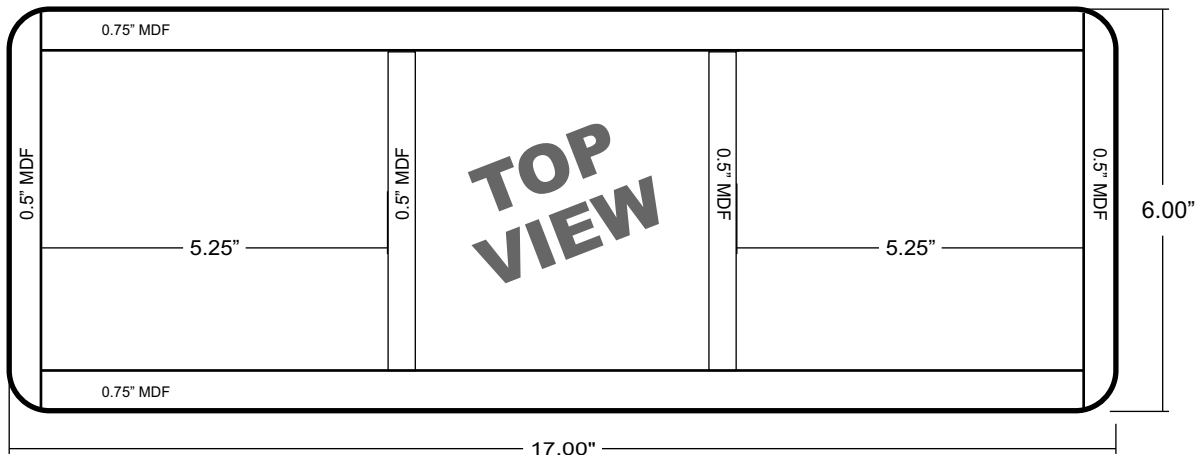

the *Bantam* TABLE RADIO

Peerless 830878
3.5" Passive
Radiator
Opening
3-5/8"

Plans and Dimensions

Rear of base is open to allow convection airflow out of soffit vent to cool amplifier.
The center section is also open on the bottom and covered with a screen.