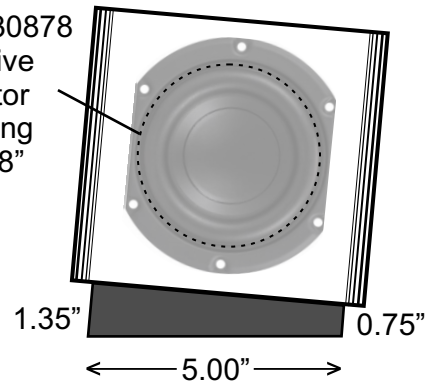

the *Bantam* TABLE RADIO

Peerless 830878
3.5" Passive
Radiator
Opening
3-5/8"

Plans and Dimensions

Rear of base is open to allow convection airflow out of soffit vent to cool amplifier.
The center section is also open on the bottom and covered with a screen.