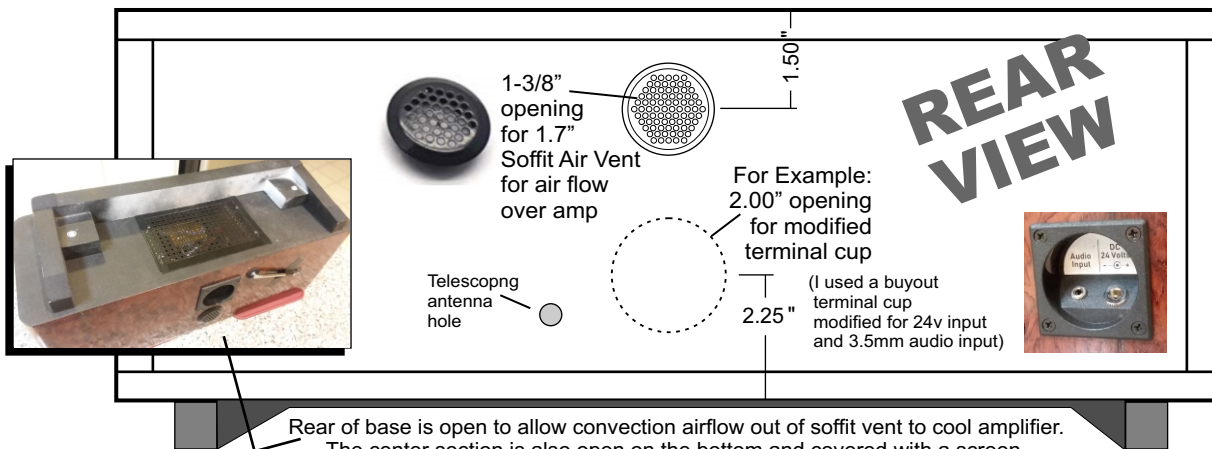

the *Bantam* TABLE RADIO

Peerless 830878
3.5" Passive
Radiator
Opening
3-5/8"

Plans and Dimensions

Rear of base is open to allow convection airflow out of soffit vent to cool amplifier.
The center section is also open on the bottom and covered with a screen.