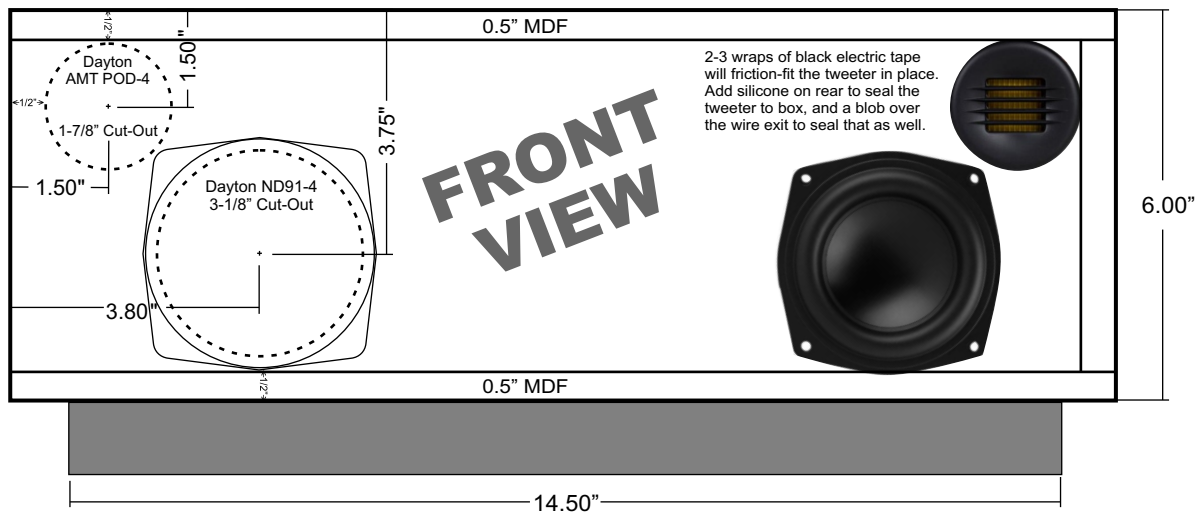

the *Bantam* TABLE RADIO

Peerless 830878
3.5" Passive
Radiator
Opening
3-5/8"

Plans and Dimensions

Rear of base is open to allow convection airflow out of soffit vent to cool amplifier.
The center section is also open on the bottom and covered with a screen.